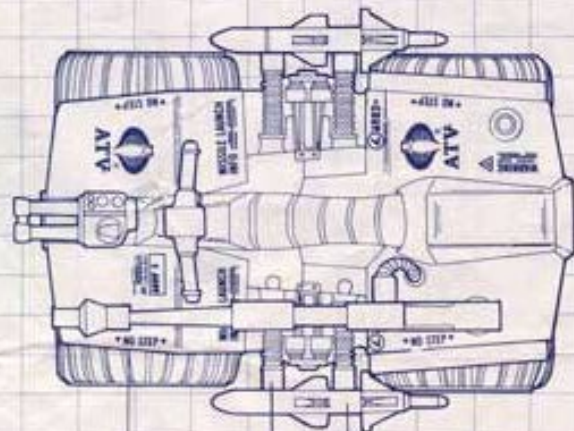

COBRA FERRET

- 1) REAR FENDER SPLASH SHIELDS
- 2) SECURE STORAGE COMPARTMENT
- 3) LASER-SEEKING "COM-BAT" ROCKETS
- 4) DRIVER-ADJUSTABLE HYDRAULIC MISSILE EXTENDERS
- 5) 16-VALVE LIQUID-COOLED 115HP 4-CYCLE FENDER ENGINE
- 6) THROTTLE/BRAKE/GEARBOX/STEERING CONTROLS
- 7) REINFORCED FIBERGLASS-EPOXY BODY SHELL
- 8) DRIVER-CONTROLLED SYNCHRONIZED .50 CALIBER MACHINE GUNS
- 9) SIDE-SLUG ELECTRIC CMF-1 10-ROUND LAUNCHER
- 10) AUTOMATIC FIRING SEQUENCER
- 11) "STRAIGHT-THROUGH" LOW-RESTRICTION EXHAUST SYSTEM
- 12) PUNCTURE-RESISTANT OFF-ROAD FLOATATION TIRES
- 13) SIX FORWARD-SPEED TRANSMISSION
- 14) ONE-PIECE WELDED STEEL WHEELS
- 15) FREE-FLOATING TRANSVERSE FRONT SUSPENSION

(15)

(2)

(10)

(5)

(9)

(11)

(12)

(13)

(14)

(8)

(7)

(6)

(4)

(3)

(1)