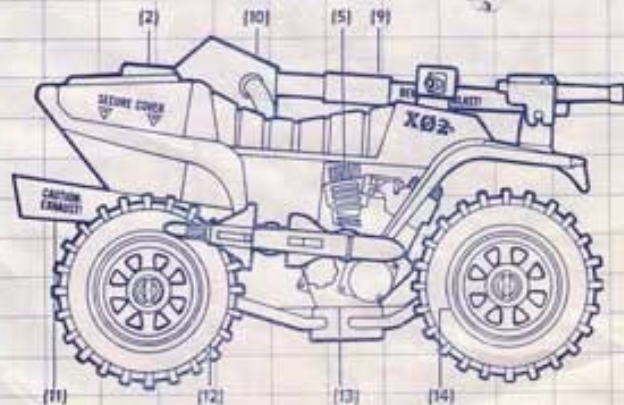

(15)

(2)

(10)

(5)

(9)

(11)

(12)

(13)

(14)