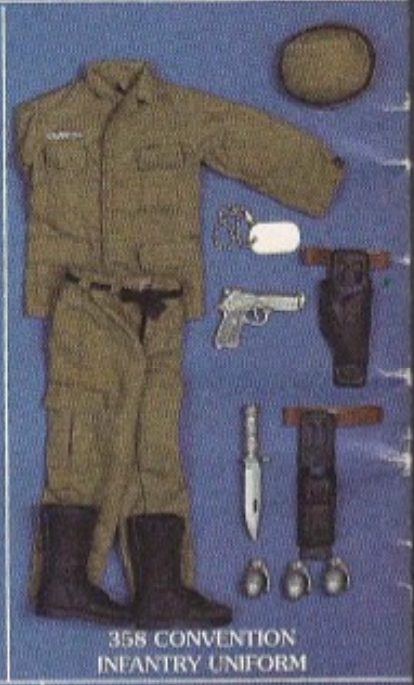

1991 353 DUKE

354 DUKE

1992

355 STALKER

356 COBRA COMMANDER

357 SNAKE - EYES

358 CONVENTION INFANTRY UNIFORM

**THE OFFICIAL COLLECTORS GUIDE TO  
COLLECTING & COMPLETING  
YOUR G I JOE FIGURES AND ACCESSORIES  
BY JAMES DeSIMONE**