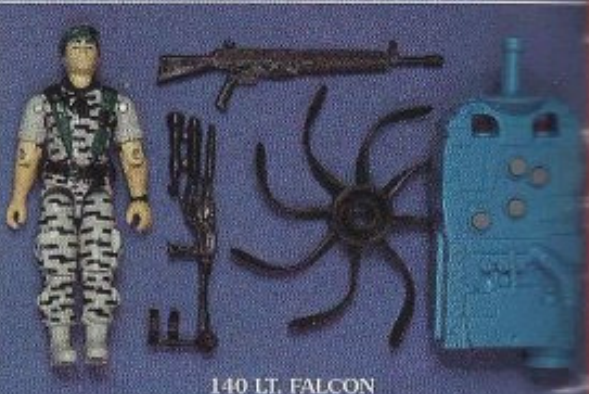

140 LT. FALCON