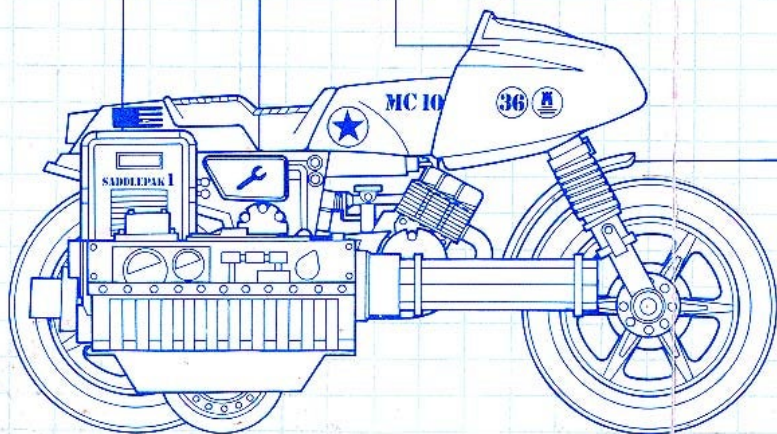

GI JOE

A REAL AMERICAN HERO™

RAPID FIRE MOTORCYCLE (RAM)

- 1) SELF-SEALING TIRES ON MAGNESIUM WHEELS
- 2) 1000 CC TWIN CAM ENGINE
FUEL INJECTED
TURBOCHARGED
- 3) SADDLEPAKS
- 4) AIDKIT
- 5) TOOLCASE
- 6) WEAPONS AND SMALL ARMS CASE
- 7) EXPLOSIVES AND ELECTRICAL GEAR CASE
- 8) HALOGEN HEADLAMP
- 9) ANTI-REFLECTIVE MATTE PANEL
- 10) ANALOG INSTRUMENTATION
- 11) RADOME (ELECTRONIC RADAR UNIT)
- 12) SELF-SEALING FUEL BLADDER
- 13) SUPPORT STAND
- 14) HEAVY DUTY REAR SHOCK ABSORBERS
- 15) DUAL STRUT FRONT SUSPENSION
- 16) 20 MM ELECTRONIC GATLING CANNON
- 17) ELECTRONIC CONTROL COMMAND BOX
- 18) ELECTRONICS LINKAGE
- 19) AERODYNAMIC FAIRING