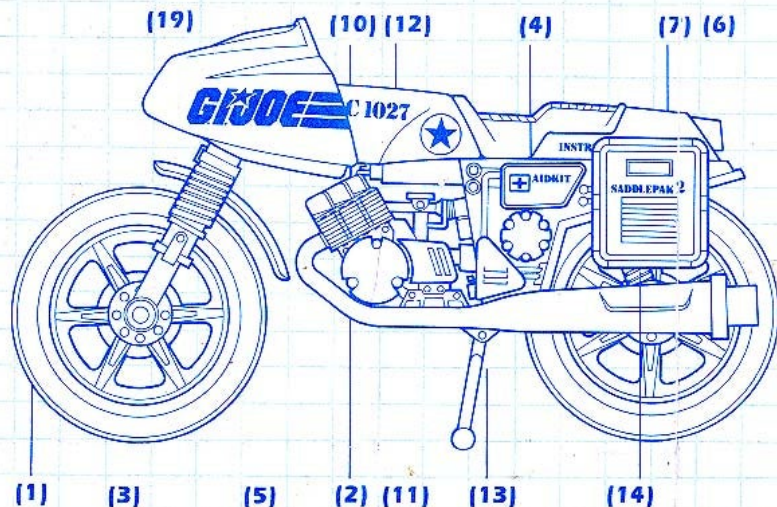

GI JOE

A REAL AMERICAN HERO™

RAPID FIRE MOTORCYCLE (RAM)

- 1) SELF-SEALING TIRES ON MAGNESIUM WHEELS
- 2) 1000 CC TWIN CAM ENGINE
FUEL INJECTED
TURBOCHARGED
- 3) SADDLEPAKS
- 4) AIDKIT
- 5) TOOLCASE
- 6) WEAPONS AND SMALL ARMS CASE
- 7) EXPLOSIVES AND ELECTRICAL GEAR CASE
- 8) HALOGEN HEADLAMP
- 9) ANTI-REFLECTIVE MATTE PANEL
- 10) ANALOG INSTRUMENTATION
- 11) RADOME (ELECTRONIC RADAR UNIT)
- 12) SELF-SEALING FUEL BLADDER
- 13) SUPPORT STAND
- 14) HEAVY DUTY REAR SHOCK ABSORBERS
- 15) DUAL STRUT FRONT SUSPENSION
- 16) 20 MM ELECTRONIC GATLING CANNON
- 17) ELECTRONIC CONTROL COMMAND BOX
- 18) ELECTRONICS LINKAGE
- 19) AERODYNAMIC FAIRING